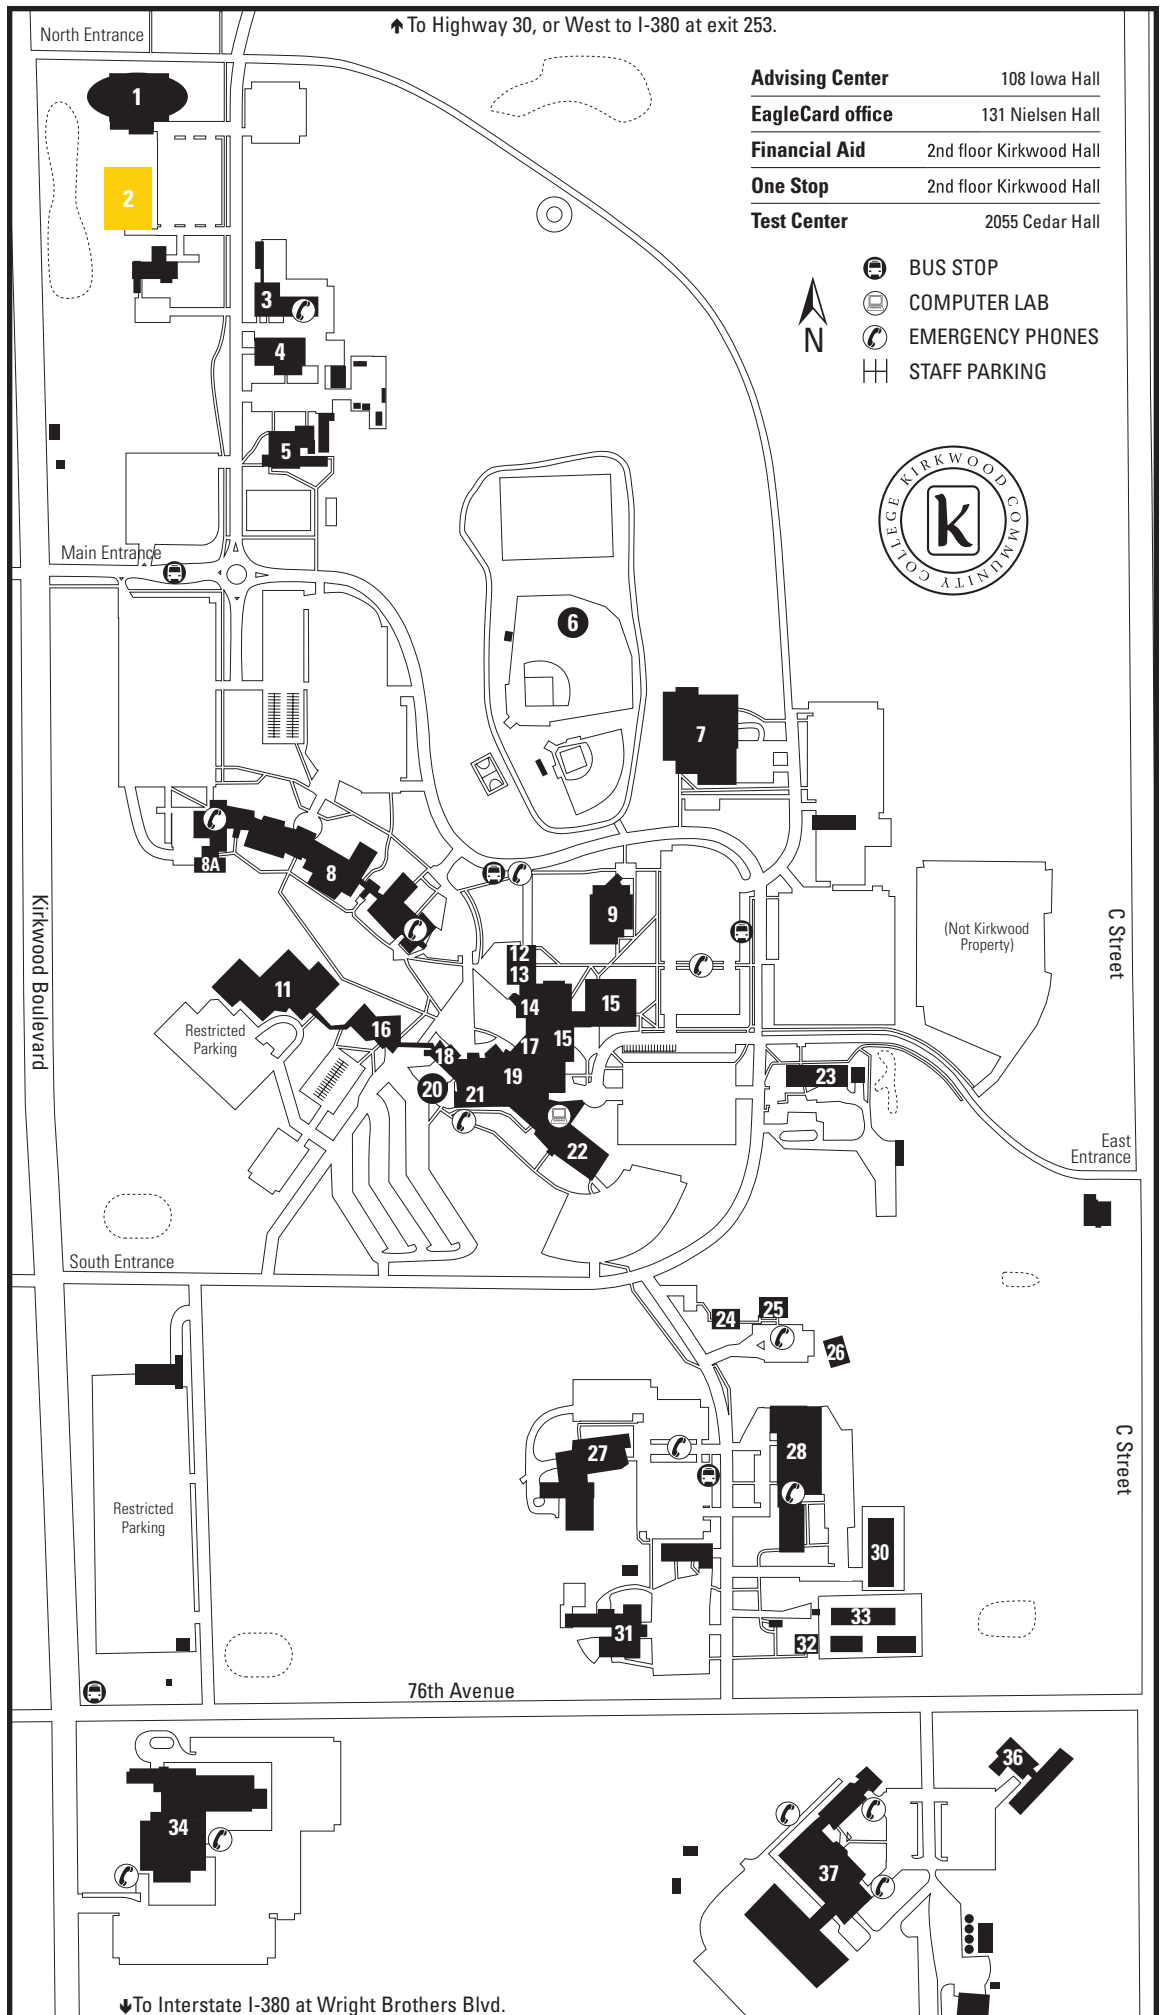

KIRKWOOD MAIN CAMPUS LOCATOR MAP

Admissions, Iowa Hall	18
Animal Health Technology	31
Arts & Theatre Annex	23
Automotive Collision Repair	4
Automotive Technology	3
Ballantyne Auditorium, Iowa Hall	19
Baseball/Softball Fields	6
Benton Hall	12
Bookstore, Benton Hall	13
Building 32, 32A & 32B	25
Campus Health	18
Campus Security	5
Cedar Hall	15
Cedar Rapids Animal Control	30
Continuing Education	2
Diamond V	31
EagleTech, Benton Hall	12
Facilities and Security	5
Heritage Agency on Aging East	26
Heritage Agency on Aging West	24
Horticulture/Floral Careers	27
Iowa Equestrian Center	37
Iowa Hall	17-21
Johnson Hall	9
Jones Hall	7
Katz Family Healthcare Sim. Center	8A
Kirkwood Center for Lifelong Learning	2
Kirkwood Hall	16
Library	14
Linn County Emergency Management Agency	5
Linn Hall	8
Mail Services, Iowa Hall	20
Mansfield Center	21
Mansfield Swine Education Center	33
Michael J Gould Recreation Center	1
Nielsen Hall	22
Raptor Center	32
The Hotel at Kirkwood Center	34
Tippie Beef Education Center	36
Transamerica	11
Washington Hall	28

North of main campus (.6 mile)

Kirkwood Continuing Education Training Center
Transportation & Driving Programs
Environmental Health & Safety

ROUTES TO KIRKWOOD MAIN CAMPUS

www.kirkwood.edu

Admission Services
319-398-5517 or 800-363-2220

The Hotel at Kirkwood Center
319-848-8700