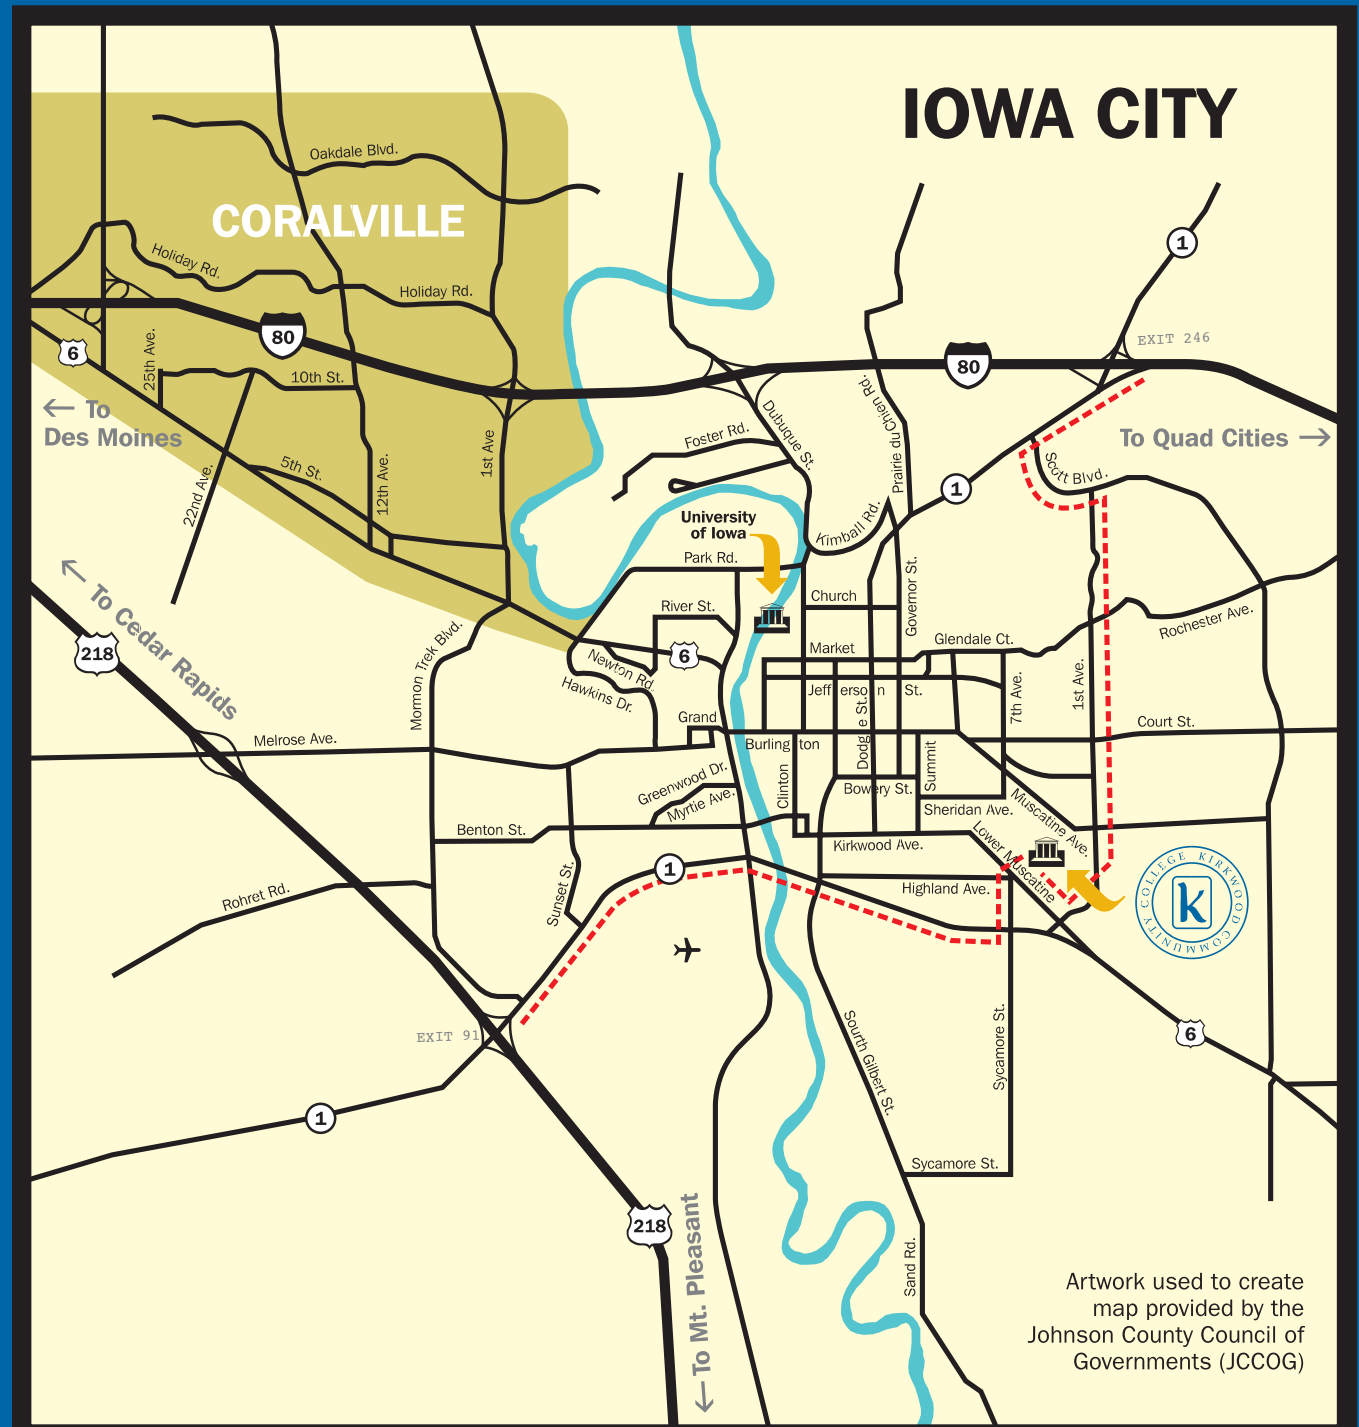

Directions to the Kirkwood Iowa City Campus

Heading SOUTH on Interstate 380:

- Interstate 380 becomes Hwy. 218.
- Take the Hwy. 1 Exit (Iowa City/Kalona).
- Turn LEFT onto Hwy 1.
- IA-1 N becomes US-6 E.
- Turn LEFT onto SYCAMORE ST.
- Turn RIGHT onto DEFOREST AVE.
- Turn RIGHT onto LOWER MUSCATINE ROAD.

Heading NORTH on Interstate 380:

- Take the Hwy 1 Exit (Iowa City/Kalona).
- Turn RIGHT onto Hwy 1.
- IA-1 N becomes US-6 E.
- Turn LEFT onto SYCAMORE ST.
- Turn RIGHT onto DEFOREST AVE.
- Turn RIGHT onto LOWER MUSCATINE ROAD.

Heading WEST on Interstate 80:

- Take Exit 246 (Dodge Street).
- Turn LEFT onto DODGE STREET.
- Turn LEFT onto SCOTT BLVD.
- Turn RIGHT onto 1ST AVE.
- Turn RIGHT on LOWER MUSCATINE ROAD.

Heading EAST on Interstate 80:

- Take Exit 246 (Dodge Street).
- Turn LEFT onto SCOTT BLVD.
- Turn RIGHT onto 1ST AVE.
- Turn RIGHT onto LOWER MUSCATINE ROAD.

Artwork used to create map provided by the Johnson County Council of Governments (JCCOG)