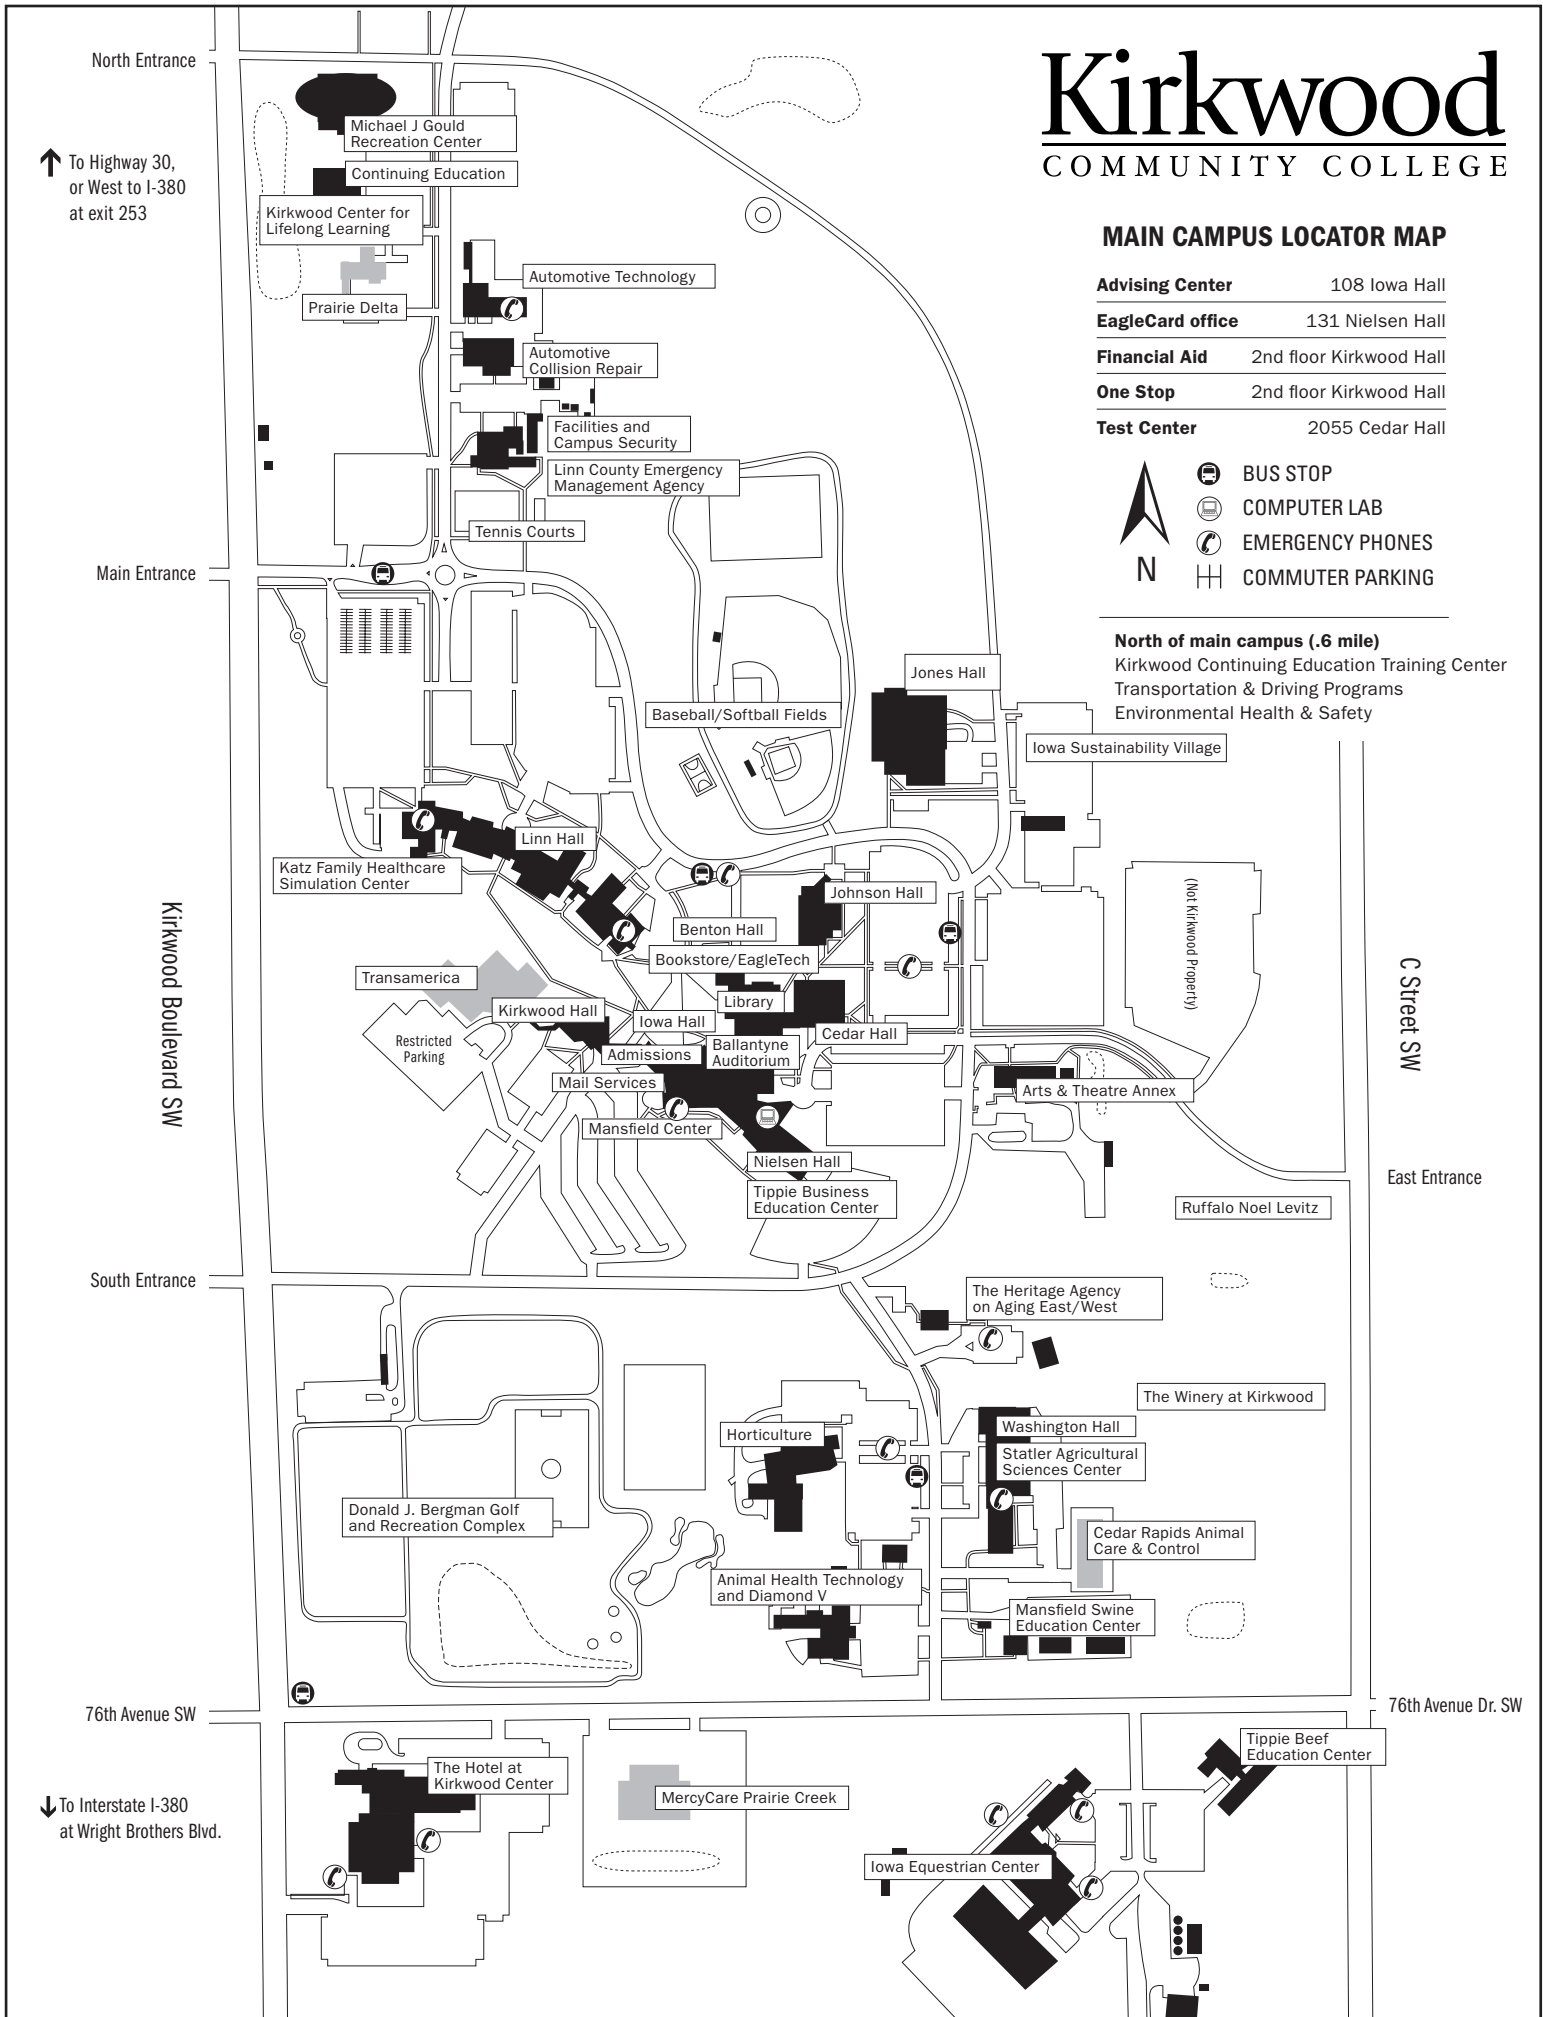

Kirkwood

COMMUNITY COLLEGE

MAIN CAMPUS LOCATOR MAP

| | |
|-------------------------|-------------------------|
| Advising Center | 108 Iowa Hall |
| EagleCard office | 131 Nielsen Hall |
| Financial Aid | 2nd floor Kirkwood Hall |
| One Stop | 2nd floor Kirkwood Hall |
| Test Center | 2055 Cedar Hall |

-  BUS STOP
-  COMPUTER LAB
-  EMERGENCY PHONES
-  COMMUTER PARKING

North of main campus (.6 mile)
 Kirkwood Continuing Education Training Center
 Transportation & Driving Programs
 Environmental Health & Safety

North Entrance

↑ To Highway 30, or West to I-380 at exit 253

Main Entrance

Kirkwood Boulevard SW

South Entrance

76th Avenue SW

↓ To Interstate I-380 at Wright Brothers Blvd.

C Street SW

East Entrance

76th Avenue Dr. SW

ROUTES TO MAIN CAMPUS

www.kirkwood.edu

Admission Services
319-398-5517 or
800-363-2220

Campus Security
319-389-1774

Iowa Equestrian Center
319-398-7107

Johnson Hall/Athletics
319-398-4909