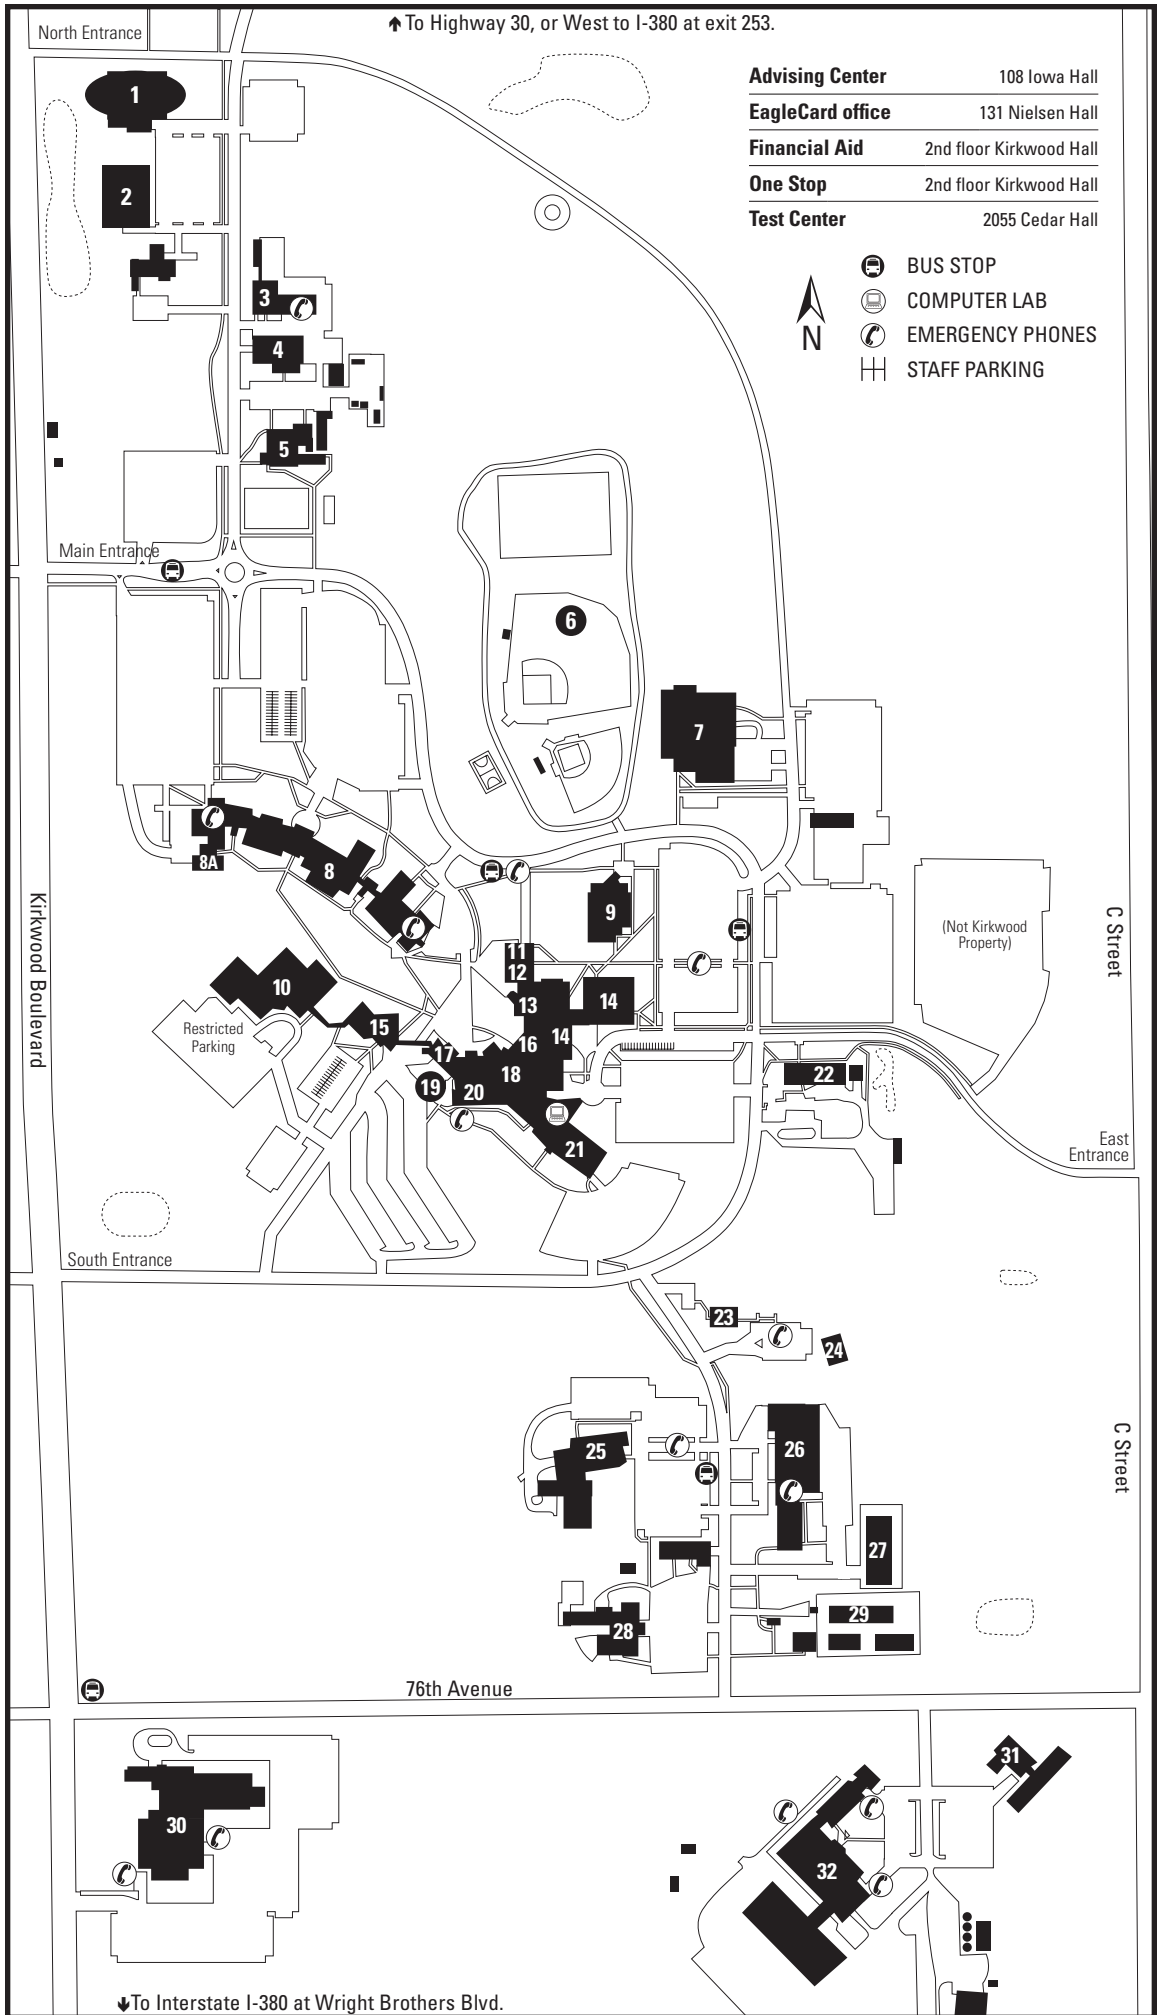

# KIRKWOOD MAIN CAMPUS LOCATOR MAP

Aegon USA Corp. Data Center	10
Admissions, Iowa Hall	17
Animal Health Technology	28
Arts & Theatre Annex	22
Automotive Collision Repair	4
Automotive Technology	3
Ballantyne Auditorium, Iowa Hall	18
Baseball/Softball Fields	6
Benton Hall	11
Bookstore, Benton Hall	12
Campus Health	17
Campus Security	5
Cedar Hall	14
Cedar Rapids Animal Control	27
Continuing Education	2
Diamond V	28
EagleTech, Benton Hall	11
Facilities and Security	5
Heritage Agency on Aging East	24
Heritage Agency on Aging West	23
Horticulture/Floral Careers	25
Iowa Equestrian Center	32
Iowa Hall	16-20
Johnson Hall	9
Jones Hall	7
Katz Family Healthcare Sim. Center	8A
Kirkwood Center for Lifelong Learning	2
Kirkwood Hall	15
Library	13
Linn County Emergency Management Agency	5
Linn Hall	8
Mail Services, Iowa Hall	19
Mansfield Center	20
Mansfield Swine Education Center	29
Michael J Gould Recreation Center	1
Nielsen Hall	21
The Hotel at Kirkwood Center	30
Tippie Beef Education Center	31
Washington Hall	26

## North of main campus (.6 mile)

Kirkwood Continuing Education Training Center
Transportation & Driving Programs
Environmental Health & Safety

# ROUTES TO KIRKWOOD MAIN CAMPUS

[www.kirkwood.edu](http://www.kirkwood.edu)

**Admission Services**  
319-398-5517 or 800-363-2220

**Campus Security**  
319-389-1774

**Iowa Equestrian Center**  
319-398-7107