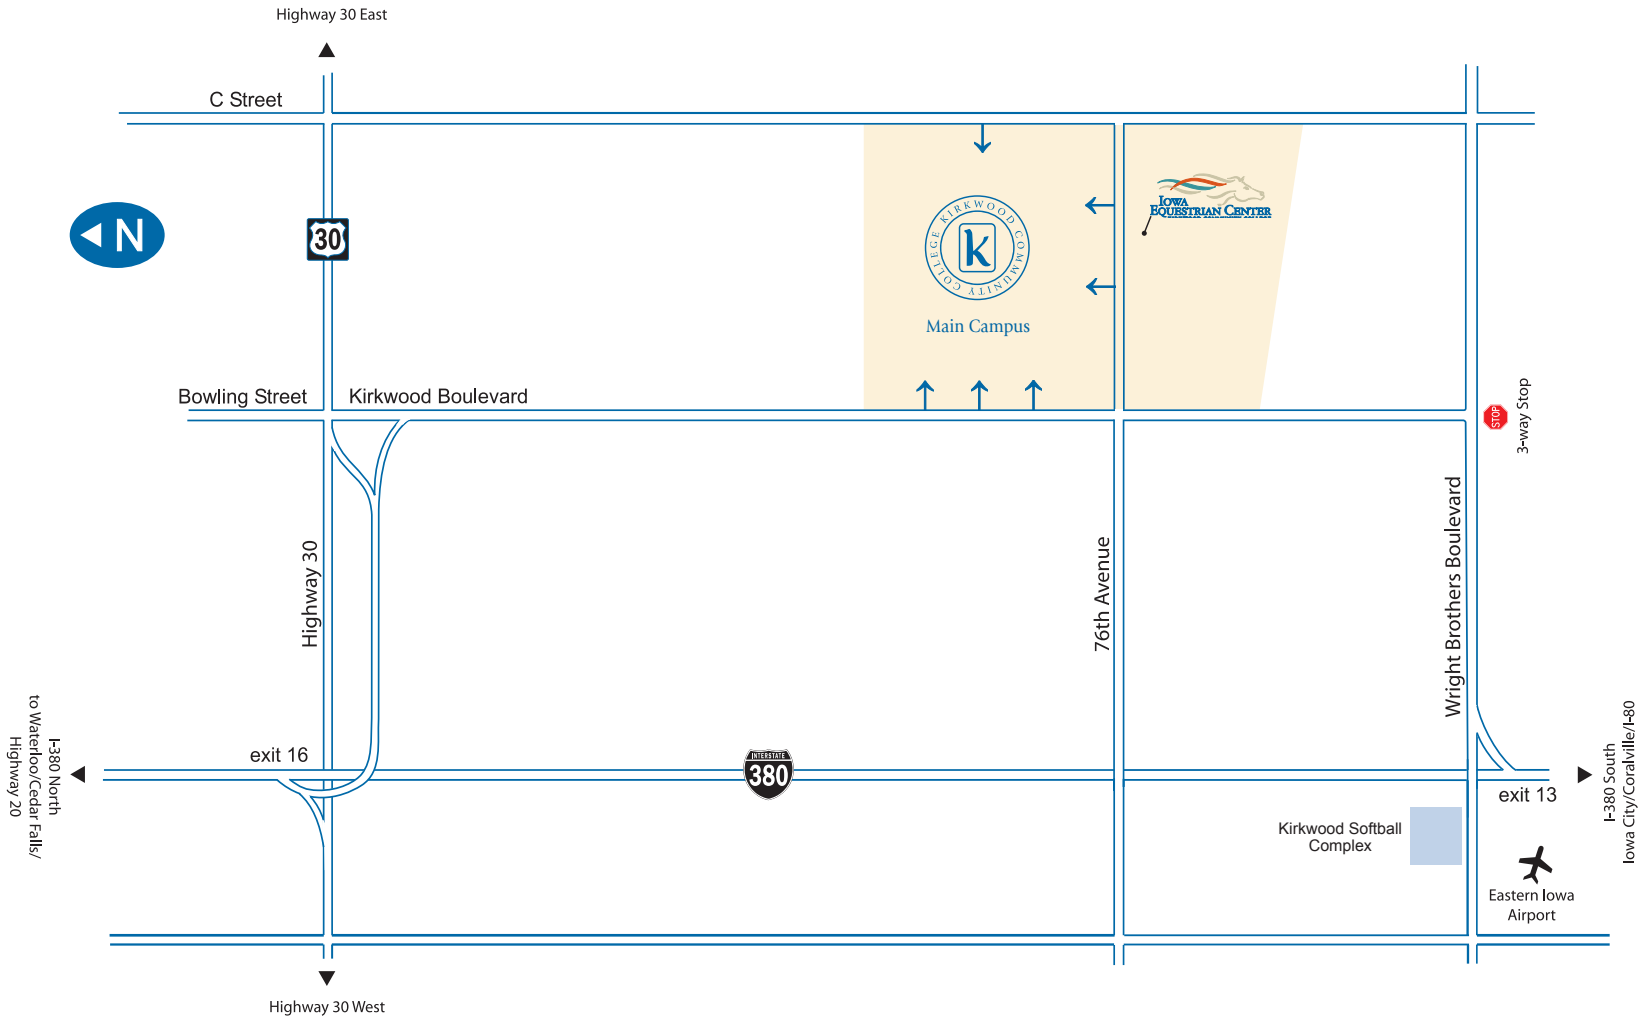

Routes To Kirkwood

www.kirkwood.edu

I'm lost, who do I call?

Admissions Services
319-398-5517 or 800-332-2225

Marketing Services
319-398-5493

**Linn Hall
Information Booth**
319-398-5420

Campus Security
(for events after 5 p.m.)
319-389-1774